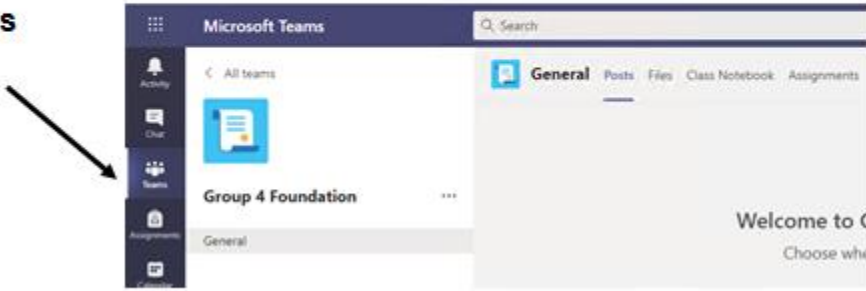

Click on the dots to find Teams app

Click on Teams icon